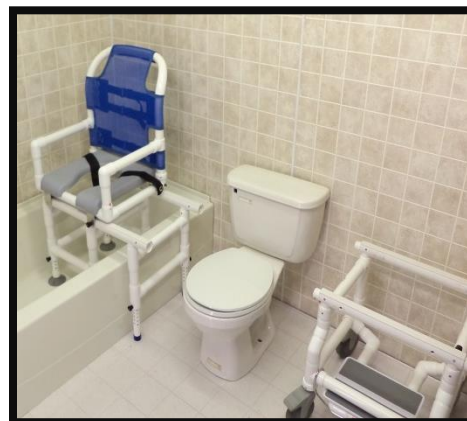

Slide Transfer Bather System

Rolls over commode for toileting

Center in tub by rolling over commode

Slide transfer into tub area

Unit shown with optional Grip Material on the foot rest

The standard Slide Transfer Bather System will eliminate costly 'roll-in' shower renovations and dangerous bathroom transfers in a wet environment. The Slide Transfer Bather works with any standard bathtub and rolls over any commode. The Slide Transfer Bather has two swing away arms for lateral transfers, tension adjustable backrest, seat belt, slide out footrest, open front waterfall integral skinfoam seat, and 5" total lock casters.

Slide Transfer Bather	ICCSTBS Standard	ICCSTBN Narrow	ICCSTBW Wide	ICCSTBEX Extra Wide
Between Arms	17.5"	16.5"	20"	22"
Overall Width	21"	20"	24"	26"
Overall Length w/push handle	25"	25"	27"	27"
Seat Depth	18"	18"	20"	20"
Seat to Floor Height	24"	24"	24"	24"
Seat to Footrest	17"	17"	17"	17"
Commode Clearance	18.75"	18.75"	18.75"	18.75"
Weight Capacity	250 lbs	250 lbs	300 lbs	350 lbs

Calf/Footrest: Fold-Down Footrest^, Tub/Shower Footrest, Grip Tape on Footrest

Convenience: Shower Caddy, Shower Wand Holder, Quick-Adjust Tub Frame Legs, Tub Frame Outriggers^, Tub Frame modified to fit bathroom situations^

Seating: Commode Pail, Splash Guard, Urine Deflector, Reducer Ring, Reducer Cushion Set, Split Seat, Padded Panel Seat^, Flat Seat w/out Commode Opening^, Seat Dump^, Reverse Seat or Side Mount^

Support: Torso Belt, X-Harness, H-Harness, Padded Headrest^, Head Bolsters (with High/Straight Backrest only), Lateral Supports^